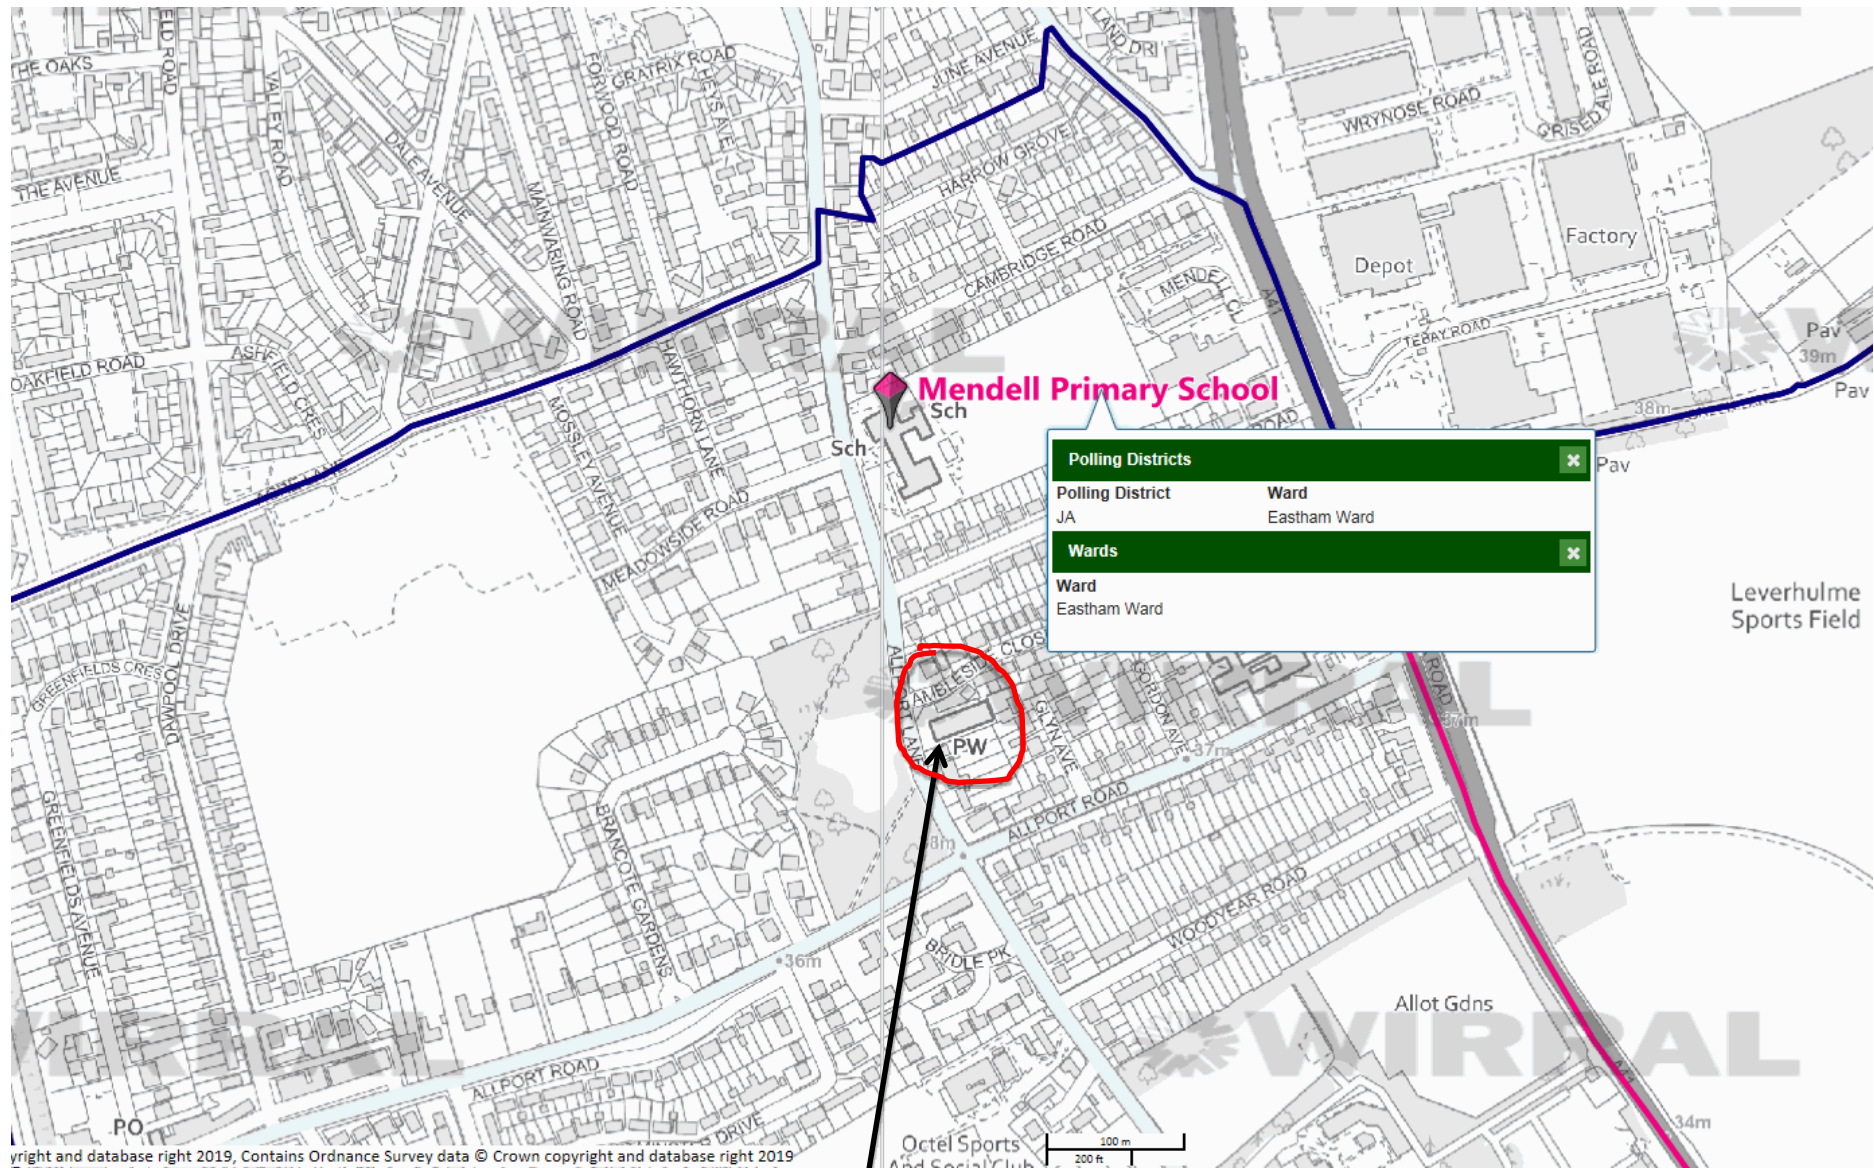

APPENDIX 2 – Polling District JA

Suggested alternative polling place is Bromborough Methodist Church, Allport Lane